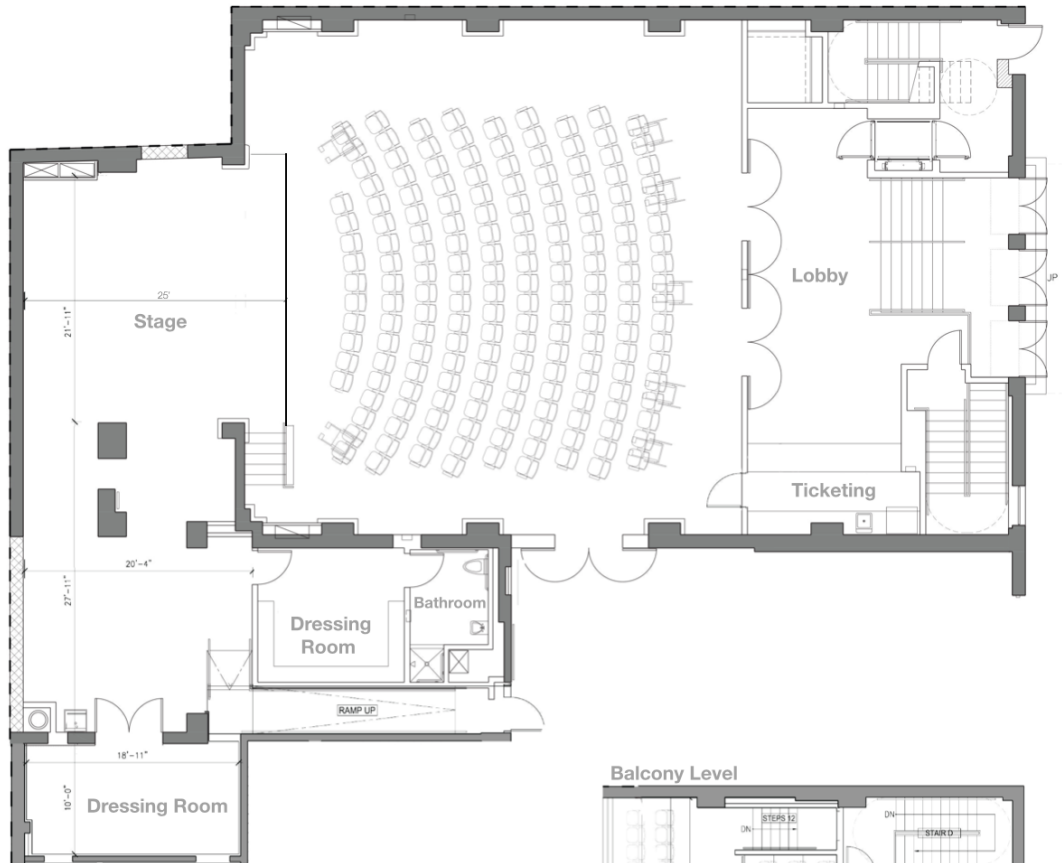

Loreto Theater

- 19th Century Architecture and Details**
- 2 Backstage Dressing Rooms w/Laundry**
- Complete lighting and sound packages**
- High Definition Projector and Screen**
- Seating capacity of 274 (177 orchestra, 97 balcony)**

18 Bleecker Street, New York, NY
 Rentals@sheencenter.org