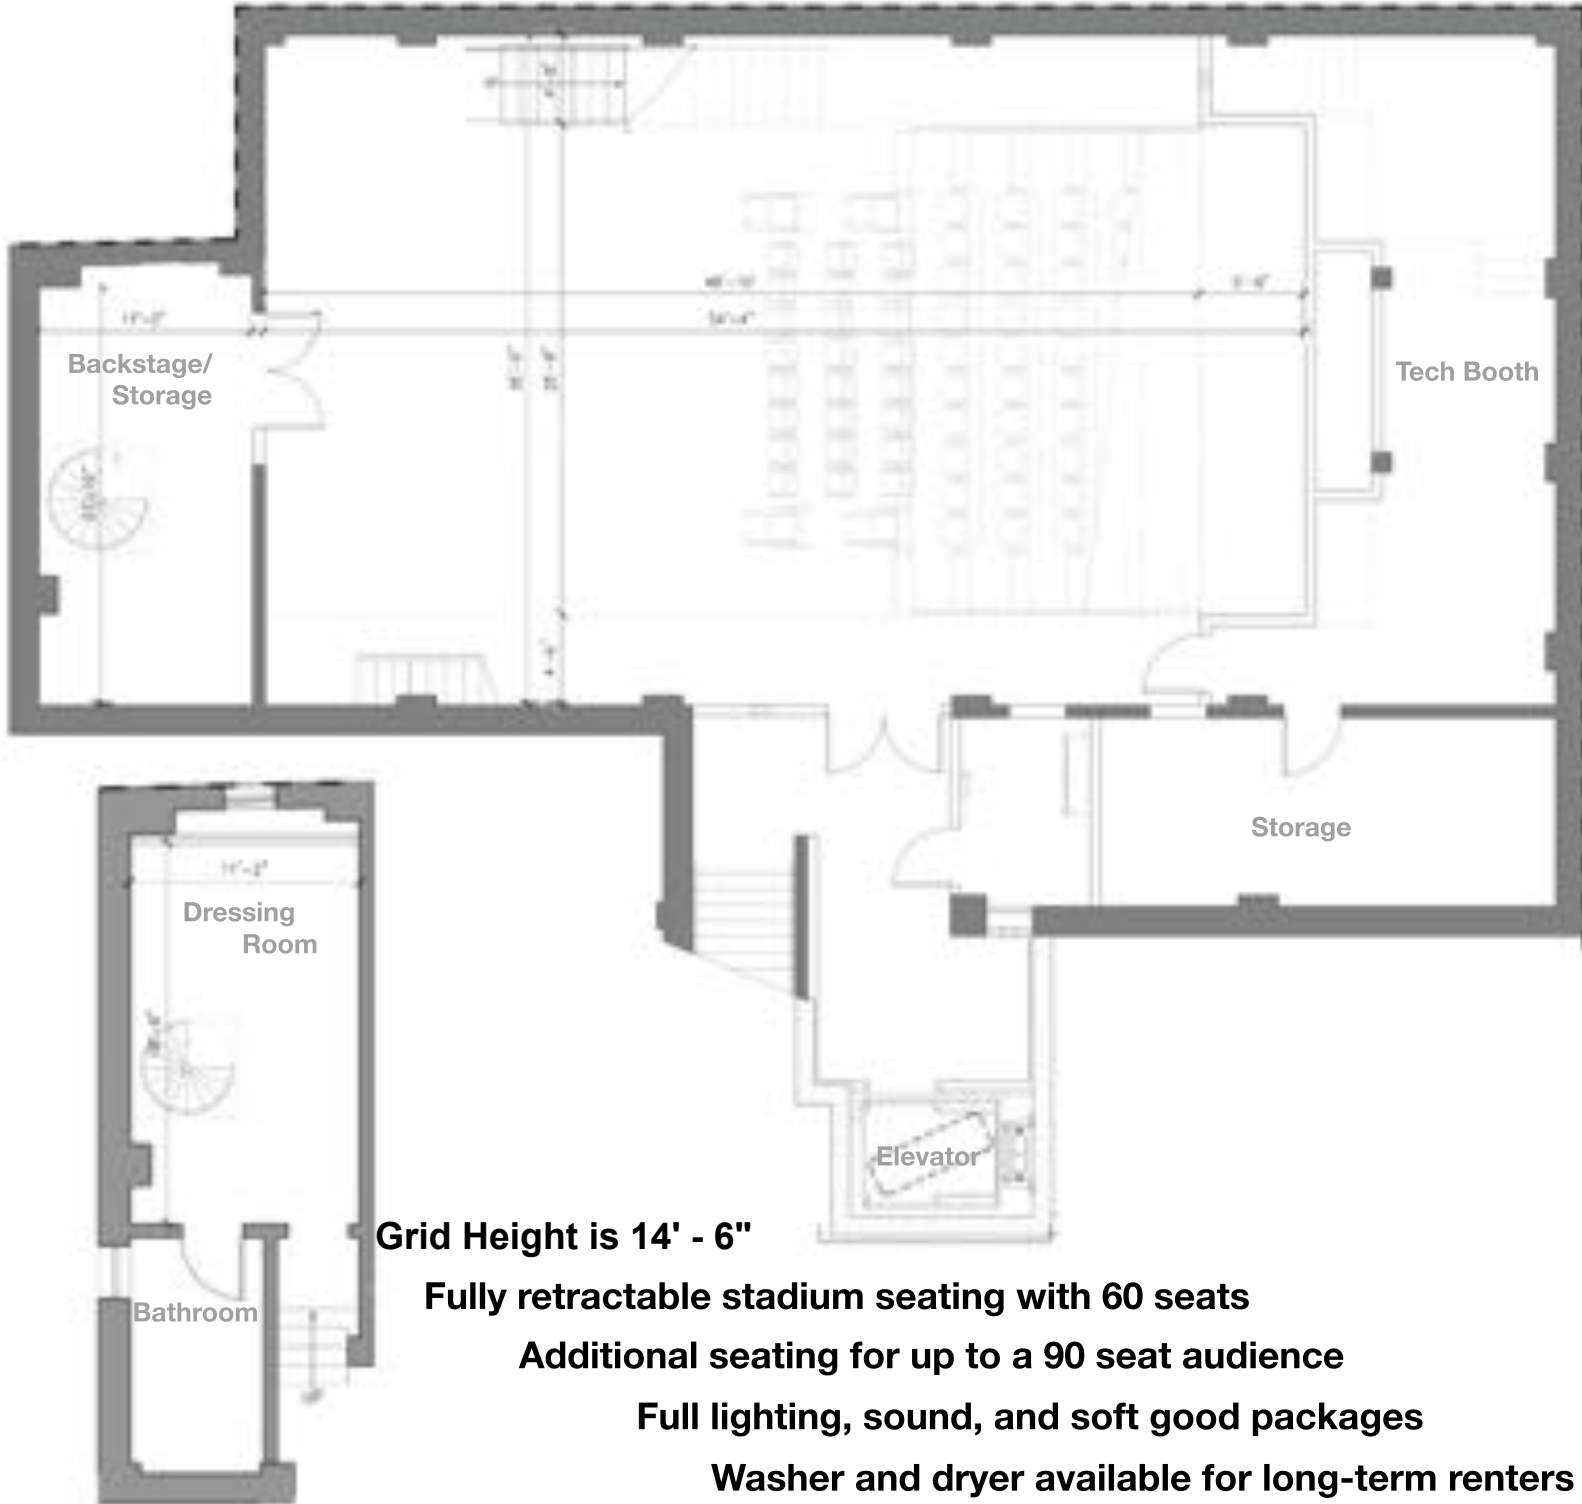

# Black Box Theatre

A fully flexible, newly renovated Black Box Theatre.

**Grid Height is 14' - 6"**

**Fully retractable stadium seating with 60 seats**

**Additional seating for up to a 90 seat audience**

**Full lighting, sound, and soft good packages**

**Washer and dryer available for long-term renters**