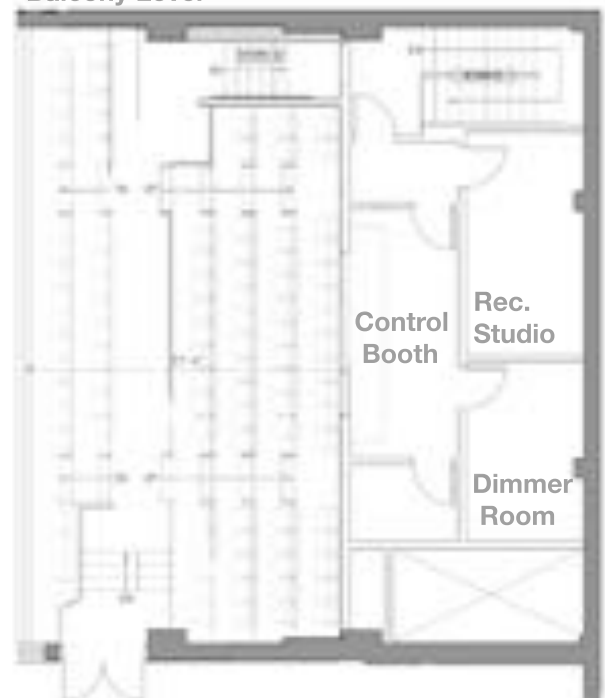

Loreto Theatre

A Traditional Proscenium House

Balcony Level

- 19th Century Architecture and Details**
- 2 Backstage Dressing Rooms w/Laundry**
- Complete lighting and sound packages**
- High Definition Projector and Screen**
- Seating capacity of 274 (177 orchestra, 97 balcony)**